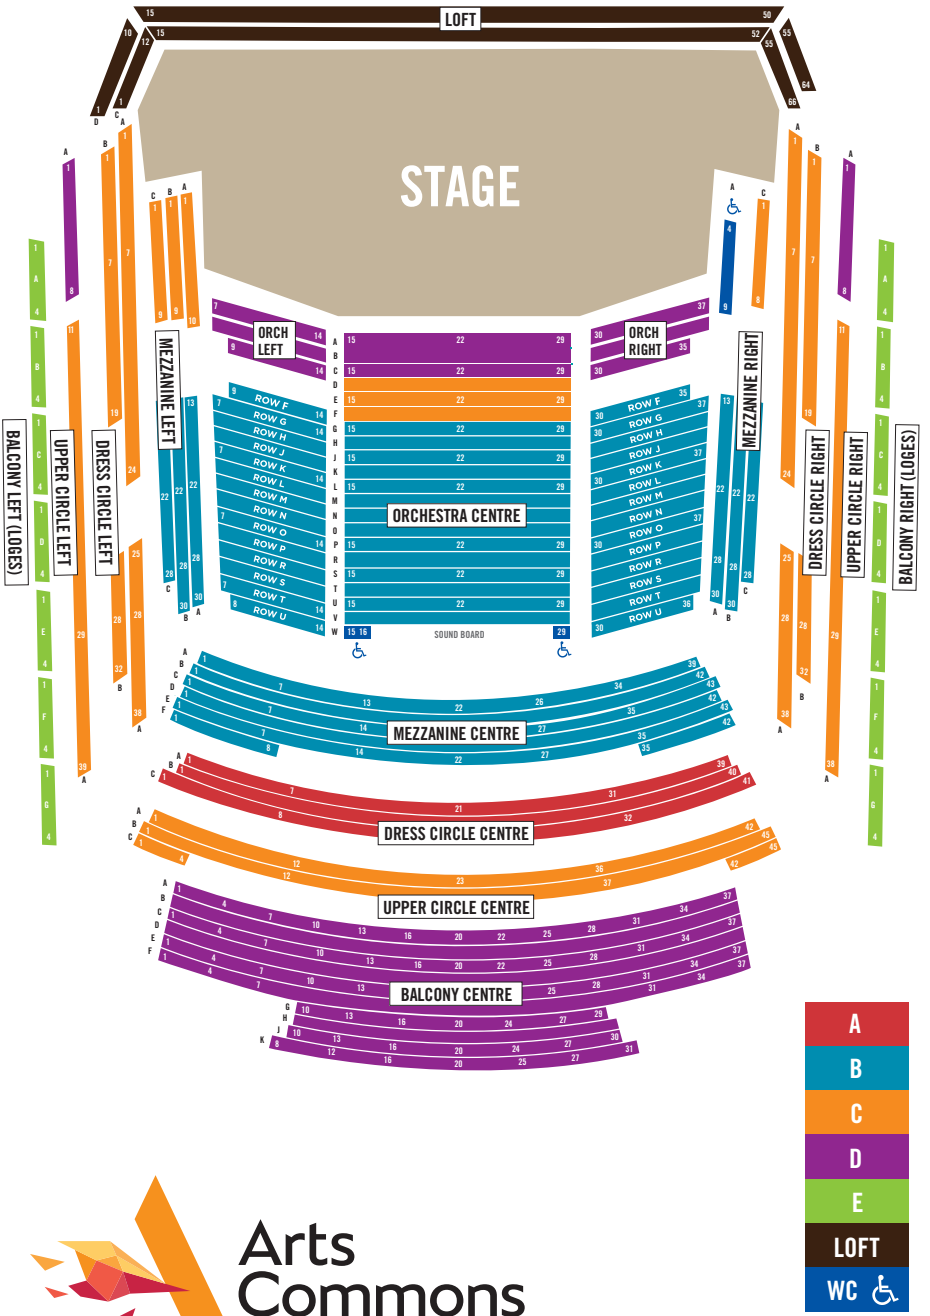

PRICES SUBJECT TO CHANGE BASED ON AVAILABILITY.

JUBILEE AUDITORIUM SEATING MAP

* Seat pricing varies per concert, see pricing chart.

JACK SINGER CONCERT HALL SEATING MAP

SINGLE TICKET PRICES

SINGLE TICKET PRICE CHART	SECTION	ADULT	SENIOR*/STUDENT**
AIR CANADA MASTERWORKS SERIES CONCERTS (PG 6)	A	\$80	\$80
AIR CANADA SHOWCASE SERIES CONCERTS (PG 12)	B	\$70	\$60
DISCOVERY SERIES CONCERTS (PG 18)	C	\$60	\$50
TRUE NORTH FESTIVAL CLASSICS CONCERTS (PG 28)	D	\$40	\$30
ROBY LAKATOS WITH ORCHESTRA (PG 58)	E	\$20	\$20
ODE TO JOY / CLASSICAL SPECIAL (PG 17)			
POPS SERIES CONCERTS (PG 22)	A	\$85	\$85
AN EVENING WITH MICHAEL BERNARD FITZGERALD (PG 33)	B	\$75	\$65
HANDEL'S MESSIAH (PG 49)	C	\$65	\$55
CORB LUND (PG 32)	D	\$45	\$35
A SYMPHONIC TRIBUTE TO THE MUSIC OF PRINCE (PG 57)	E	\$25	\$25
NATALIE MACMASTER WITH ORCHESTRA (PG 57)			
POP HITS: ADELE TO PHARRELL (PG 58)	A/B	\$40	\$35
OWEN PALLETT IN CONCERT (PG 60)	C/D/E	\$35	\$30
SYMPHONY SUNDAYS FOR KIDS CONCERTS ◆ (PG 34)			\$29 / KIDS***
RUSH HOUR SERIES CONCERTS ◆ (PG 38)			\$24 / KIDS***
CALGARY PHIL PRESENTS SERIES ◆ (PG 44)	Assigned Seating		\$45
A JANN ARDEN CHRISTMAS ◆ (PG 51)	A/B	\$85	
	C/D	\$65	
	E	\$45	
	A	\$99	
	B	\$89	
	C	\$79	
	D	\$69	
	E	\$49	
SALUTE TO VIENNA NEW YEAR'S CONCERT ◆ (PG 51)	A	\$80	\$80
	B	\$70	\$60
	C	\$60	\$50
	D	\$40	\$30
	E	\$20	\$20
LA LA LAND (PG 53)			\$45/KIDS***
DISNEY IN CONCERT: THE LITTLE MERMAID (PG 54)			\$35/KIDS***
	A	\$150	
	B	\$125	
	C	\$95	
	D	\$75	
	E	\$55	
YO-YO MA IN CONCERT ◆ (PG 55)	A	\$200	
	B	\$150	
YO-YO MA IN RECITAL (PG 56)	VIP	\$100	
The Taylor Centre for Performing Arts - Bella Concert Hall	A/B	\$85	
	C/D	\$65	
	E	\$45	
THE TENORS IN CONCERT ■ (PG 56) Jubilee Auditorium			