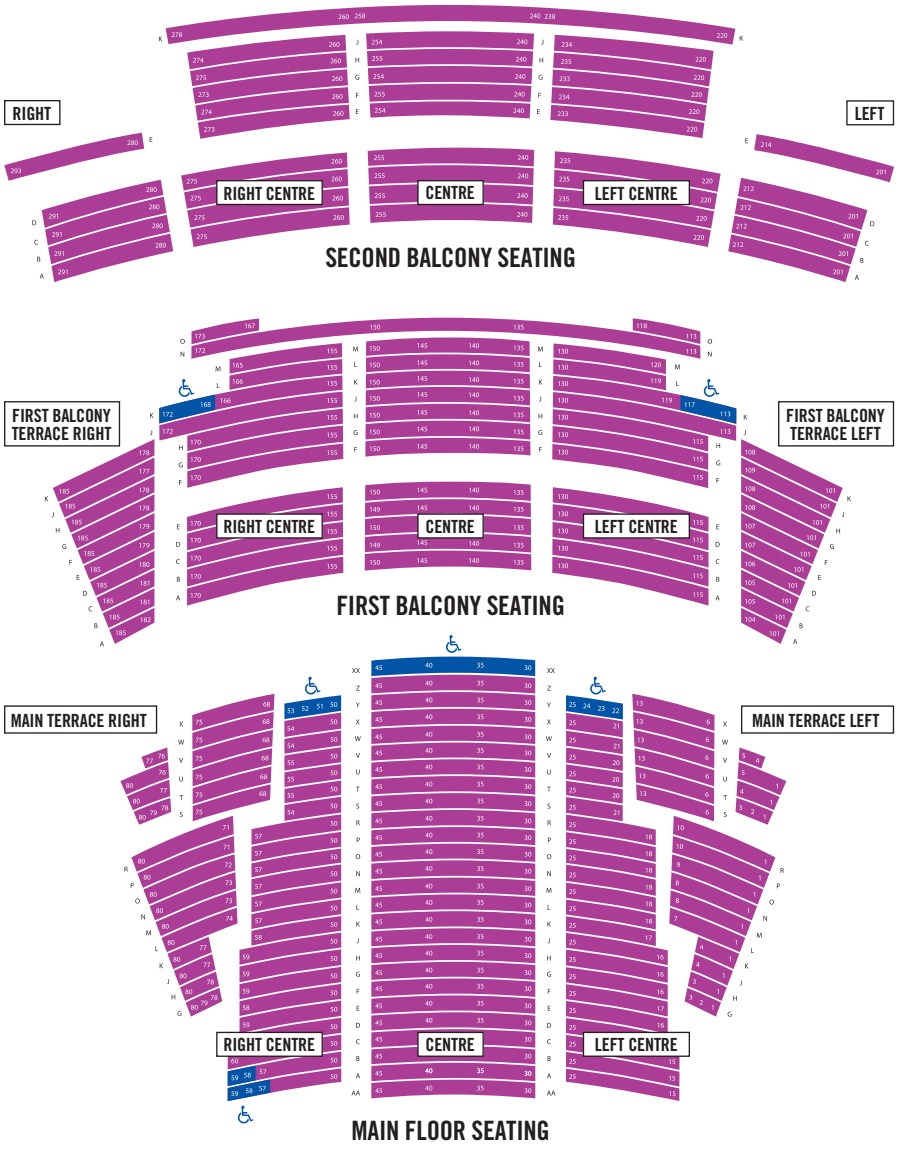

TICKET VOUCHERS	$70 CAT B / $60 CAT C
CPOSSIBILITIES (PG 2)	$15 (VENUE FEE INCLUDED)
RUSH****	$25 (VENUE FEE INCLUDED)
LOFT SEATING (available for select concerts)	$25

1. **TICKET PRICE NOTATIONS**
2. SENIORS – 65 or older
   - ** STUDENTS – 13 or older (applies to kids 3+ when kids pricing unavailable) must show valid ID
   - *** KIDS – 12 or under
   - **** RUSH – Available one hour prior to start time for events in the Jack Singer Concert Hall only. Limited tickets available provided event is not sold out.
   - Seating map on centrefold pull-out does not apply to this concert. Call 403.571.0849 or check the concert specific map when you order online.
   - Concerts take place at the Jubilee Auditorium. As of August 1, 2017, tickets for these concerts are exclusively available via Ticketmaster. Additional Ticketmaster fees will then apply. Ticketmaster.ca

GST INCLUDED IN LIST PRICE. THERE IS AN ADDITIONAL $6 VENUE FEE PER SINGLE TICKET, EXCEPT FOR SELECT CONCERTS LISTED ABOVE WHERE FEE IS ALREADY INCLUDED. IF THE CONCERT TAKES PLACE AT THE SOUTHERN ALBERTA JUBILEE AUDITORIUM STANDARD TICKETMASTER FEES APPLY.

PRICES SUBJECT TO CHANGE BASED ON AVAILABILITY.

JUBILEE AUDITORIUM SEATING MAP

* Seat pricing varies per concert, see pricing chart.