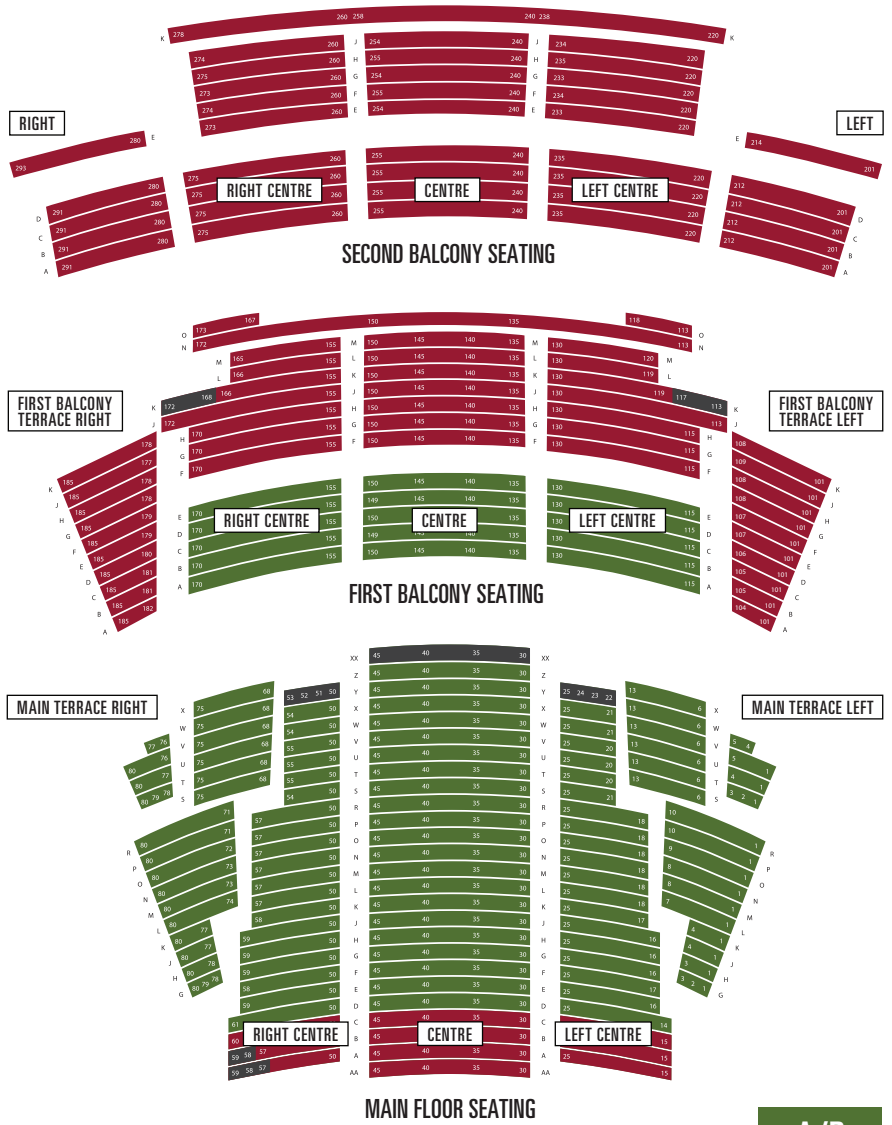

1. **TICKET PRICE NOTATIONS**
2. SENIORS – 65 or older
   - ** STUDENTS – 13 or older (applies to kids 3+ when kids pricing unavailable) must show valid ID
   - *** KIDS – 12 or under
   - **** RUSH – Available one hour prior to start time for events in the Jack Singer Concert Hall only. Limited tickets available provided event is not sold out.
   - Seating map on centrefold pull-out does not apply to this concert. Call 403.571.0849 or check the concert specific map when you order online.
   - These concerts take place at the Jubilee Auditorium. As of August 2, 2016, tickets for these concerts are exclusively available via Ticketmaster. Additional Ticketmaster fees apply. Ticketmaster.ca
   - Symphony Sundays for Kids subscriptions for the entire Series are available to purchase directly from the Calgary Philharmonic Orchestra until September 30, 2016. Single tickets for these concerts as of August 2, 2016, are exclusively available via Ticketmaster. Additional Ticketmaster fees will then apply. Ticketmaster.ca

GST INCLUDED IN LISTED PRICE. THERE IS AN ADDITIONAL $6/TICKET VENUE FEE PER SINGLE TICKET, EXCEPT FOR SELECT CONCERTS LISTED ABOVE WHERE FEE IS INCLUDED. IF THE CONCERT TAKES PLACE AT THE JUBILEE AUDITORIUM, STANDARD TICKETMASTER FEES APPLY.

PRICES SUBJECT TO CHANGE BASED ON AVAILABILITY.

JUBILEE AUDITORIUM SEATING MAP